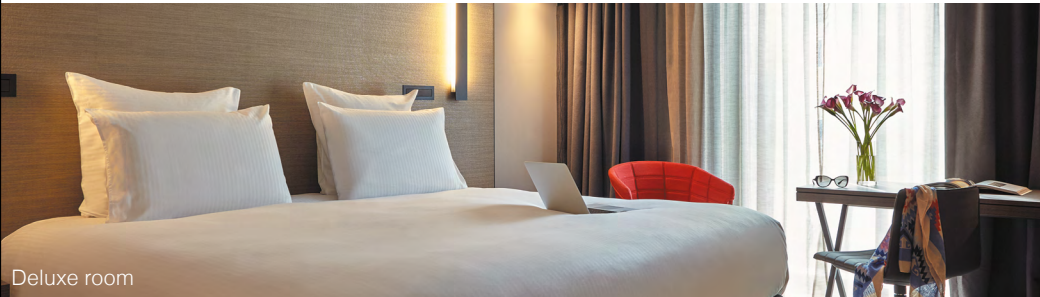

Deluxe room

Outside the hotel

305 ROOMS
(including 80 twins and 10 suites)

Indoor swimming pool

Culinaire Bazaar

500 SQM OF WELLNESS SPACE
with a 20m length indoor pool, sauna, steam-room and fitness center