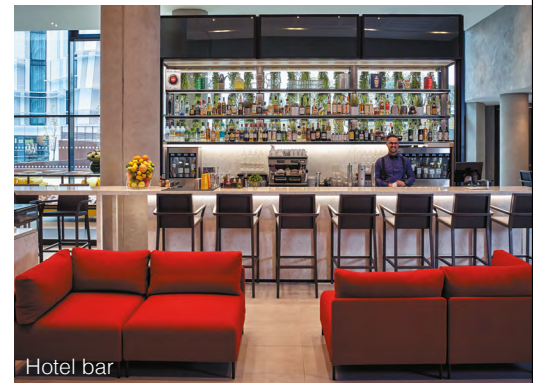

Deluxe room

Outside the hotel

305 ROOMS
(including 80 twins and 10 suites)

Indoor swimming pool

Culinaire Bazaar

500 SQM OF WELLNESS SPACE
with a 20m length indoor pool, sauna, steam-room and fitness center

CULINAIRE BAZAAR: PRODUCT, ORIGIN & RESPECT

The restaurant Culinaire Bazaar gives to the traveler an authentic taste of French cuisine based on organic products in a trendy atmosphere. At the bar, discover our menu and a selection of Parisian craft beers

Business Playground

Salon Dubai

MEETING AND BANQUET ROOMS CAPACITIES

MEETING ROOM	SURFACE (M ²)	 U SHAPE	 BOARD	 CLASSROOM	 THEATER	 BANQUET ROUNDS	 COCKTAIL	 CABARET
8TH FLOOR								
Sydney 1	42	14	16	14	35	24	20	14
Sydney 2	42	14	16	14	35	24	20	14
Sydney 3	40	14	16	14	30	24	20	14
Sydney 1&2	84	24	24	30	45	60	40	35
Sydney 2&3	82	24	24	30	45	60	40	35
Sydney 123	124	36	36	36	90	90	80	49
Dubai	28	-	10	-	20	-	-	-
Shanghai	24	-	8	-	16	-	-	-
Rio	34	-	16	-	25	-	-	-
Dakar	21	-	6	-	16	-	-	-
9TH FLOOR								
Paris 1	87	24	24	36	75	on request	on request	42
Paris 2	90	24	24	36	75	on request	on request	42
Paris 3	96	24	24	36	75	on request	on request	42
Paris 1&2	177	-	-	72	170	on request	on request	70
Paris 2&3	186	36	36	72	180	on request	on request	70
Paris 123	273	50	50	108	250	on request	on request	133
Bali	34	16	16	16	25	16	-	15
Business Playground	71	18	18	-	-	-	-	-
New York	262	-	-	120	230	210	250	on request