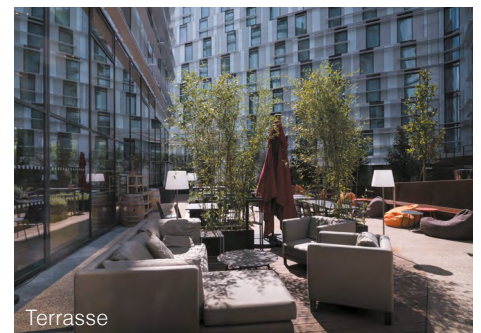

Terrasse

FIND US

RER B – Arrêt / Station Aéroport CDG 1

FROM THE AIRPORT (CDG TERMINALS 1, 2, 3):

CDG Val Airport Shuttle – Station Terminal 3 – Roissypole