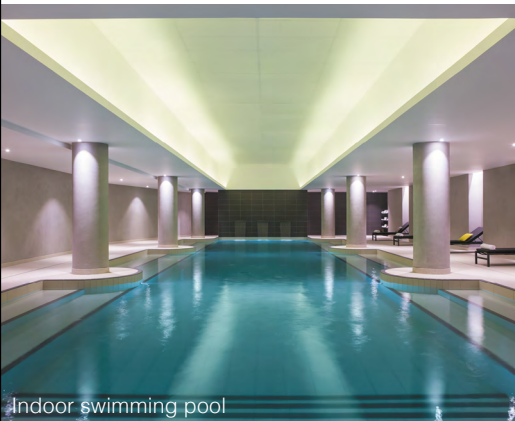

Deluxe room

Outside the hotel

305 ROOMS
(including 80 twins and 10 suites)

Indoor swimming pool

Culinaire Bazaar

500 SQM OF WELLNESS SPACE
with a 20m length indoor pool, sauna, steam-room and fitness center